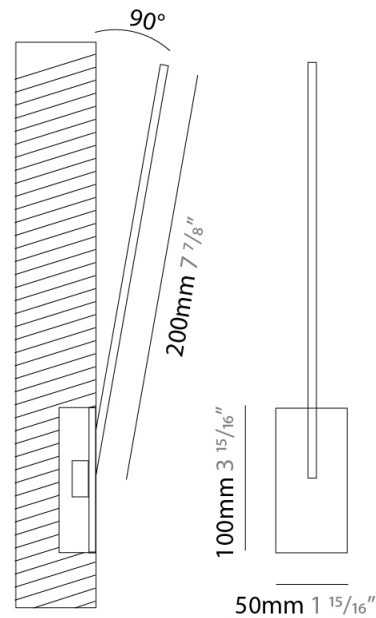

PROJECT	_____
TYPE	_____
SPECIFIER	_____
QUANTITY	_____
DATE	_____

SPILLO 1 ROD RECESSED

D46012- _____ - _____
base number   Color   Finish
                                 Temperature   Options

1. To build a product code in our configurator select the specify button on the base model # product page
2. To build a manual product code on this datasheet choose from the options listed below in blue font and add the suffix to the base model #

GENERAL

Series: Spillo
Subseries: Spillo 1 Rod
Brand: Icone
Division: Design
Mounting Type: Recessed
Mounting Location: Wall
Subcategory: Ambient

PHYSICAL

Shape: Rectangle
Width (mm): 50
Width (in): 1 15/16
Height (mm): 200
Height (in): 7 7/8
Light Distribution: Adjustable
Fixture Finish: WHI / BLK / CHR / BGD
Fixture Material: Brass

ELECTRICAL

Lamp Type: LED
Total Output Wattage (W): 2.64
Dimming: 0-10V Dimming
Driver Included: No
Driver Location: Remote
Driver Type: Constant Voltage - 120 / 277Vac
Driver Class: Class 2
Input Voltage (V): 120 - 277
Output Voltage (V): 12
Upon Request: (Not included, see components) 0-10Vdc dimming / 277Vac

LED

Color Temperature (°K): 2700 / 3000
Nominal Lumen (lm): 220
CRI: >90 CRI
Lamp Life (hrs): 50000

OPTICAL

Adjustability: Tilt 120°

RATINGS AND CERTIFICATIONS

Certified By: Certified for North American Standards
IP rating: IP20