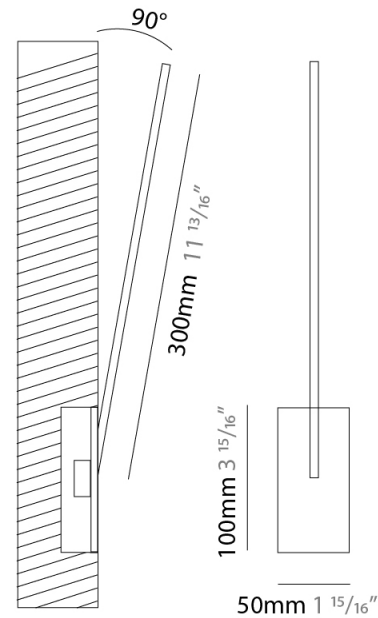

PROJECT	_____
TYPE	_____
SPECIFIER	_____
QUANTITY	_____
DATE	_____

SPILLO 1 ROD RECESSED

D46013- _____ - _____
base number   Color   Finish
                         Temperature   Options

1. To build a product code in our configurator select the specify button on the base model # product page
2. To build a manual product code on this datasheet choose from the options listed below in blue font and add the suffix to the base model #

GENERAL

Series: Spillo
Subseries: Spillo 1 Rod
Brand: Icone
Division: Design
Mounting Type: Recessed
Mounting Location: Wall
Subcategory: Ambient

PHYSICAL

Shape: Rectangle
Width (mm): 50
Width (in): 1 15/16
Height (mm): 300
Height (in): 11 13/16
Light Distribution: Adjustable
Fixture Finish: [WHI](#) / [BLK](#) / [CHR](#) / [BGD](#)
Fixture Material: Brass

ELECTRICAL

Lamp Type: LED
Total Output Wattage (W): 3.96
Dimming: 0-10V Dimming
Driver Included: No
Driver Location: Remote
Driver Type: Constant Voltage - 120 / 277Vac
Driver Class: Class 2
Input Voltage (V): 120 - 277
Output Voltage (V): 12
Upon Request: (Not included, see components) 0-10Vdc dimming / 277Vac

LED

Color Temperature (°K): [2700](#) / [3000](#)
Nominal Lumen (lm): 330
CRI: >90 CRI
Lamp Life (hrs): 50000

OPTICAL

Adjustability: Tilt 120°

RATINGS AND CERTIFICATIONS

Certified By: Certified for North American Standards
IP rating: IP20